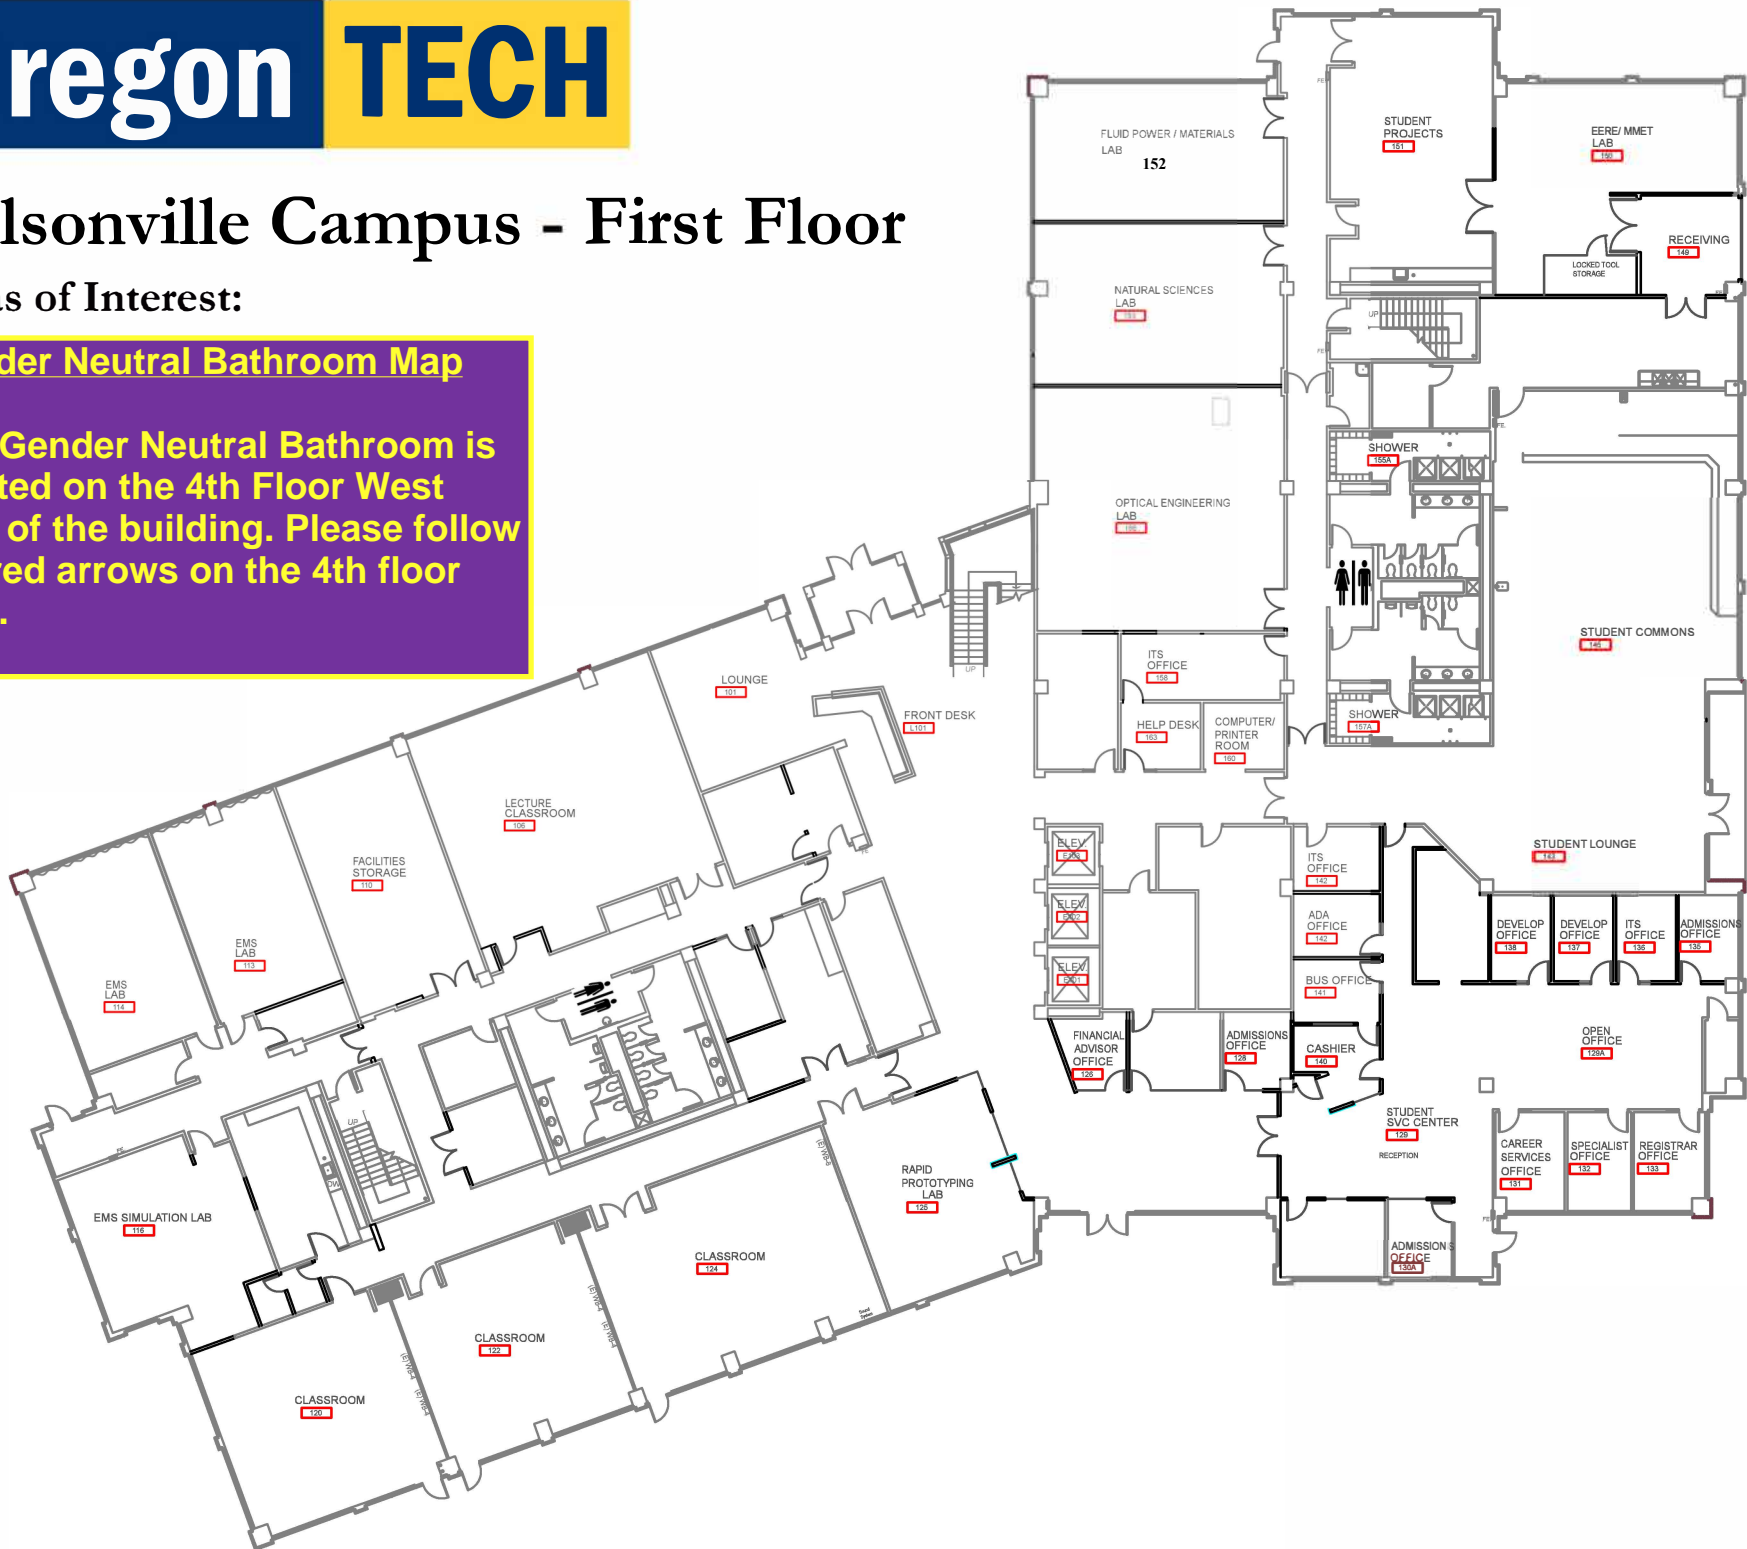

## Wilsonville Campus - First Floor

Areas of Interest:

### Gender Neutral Bathroom Map

The Gender Neutral Bathroom is located on the 4th Floor West side of the building. Please follow the red arrows on the 4th floor map.