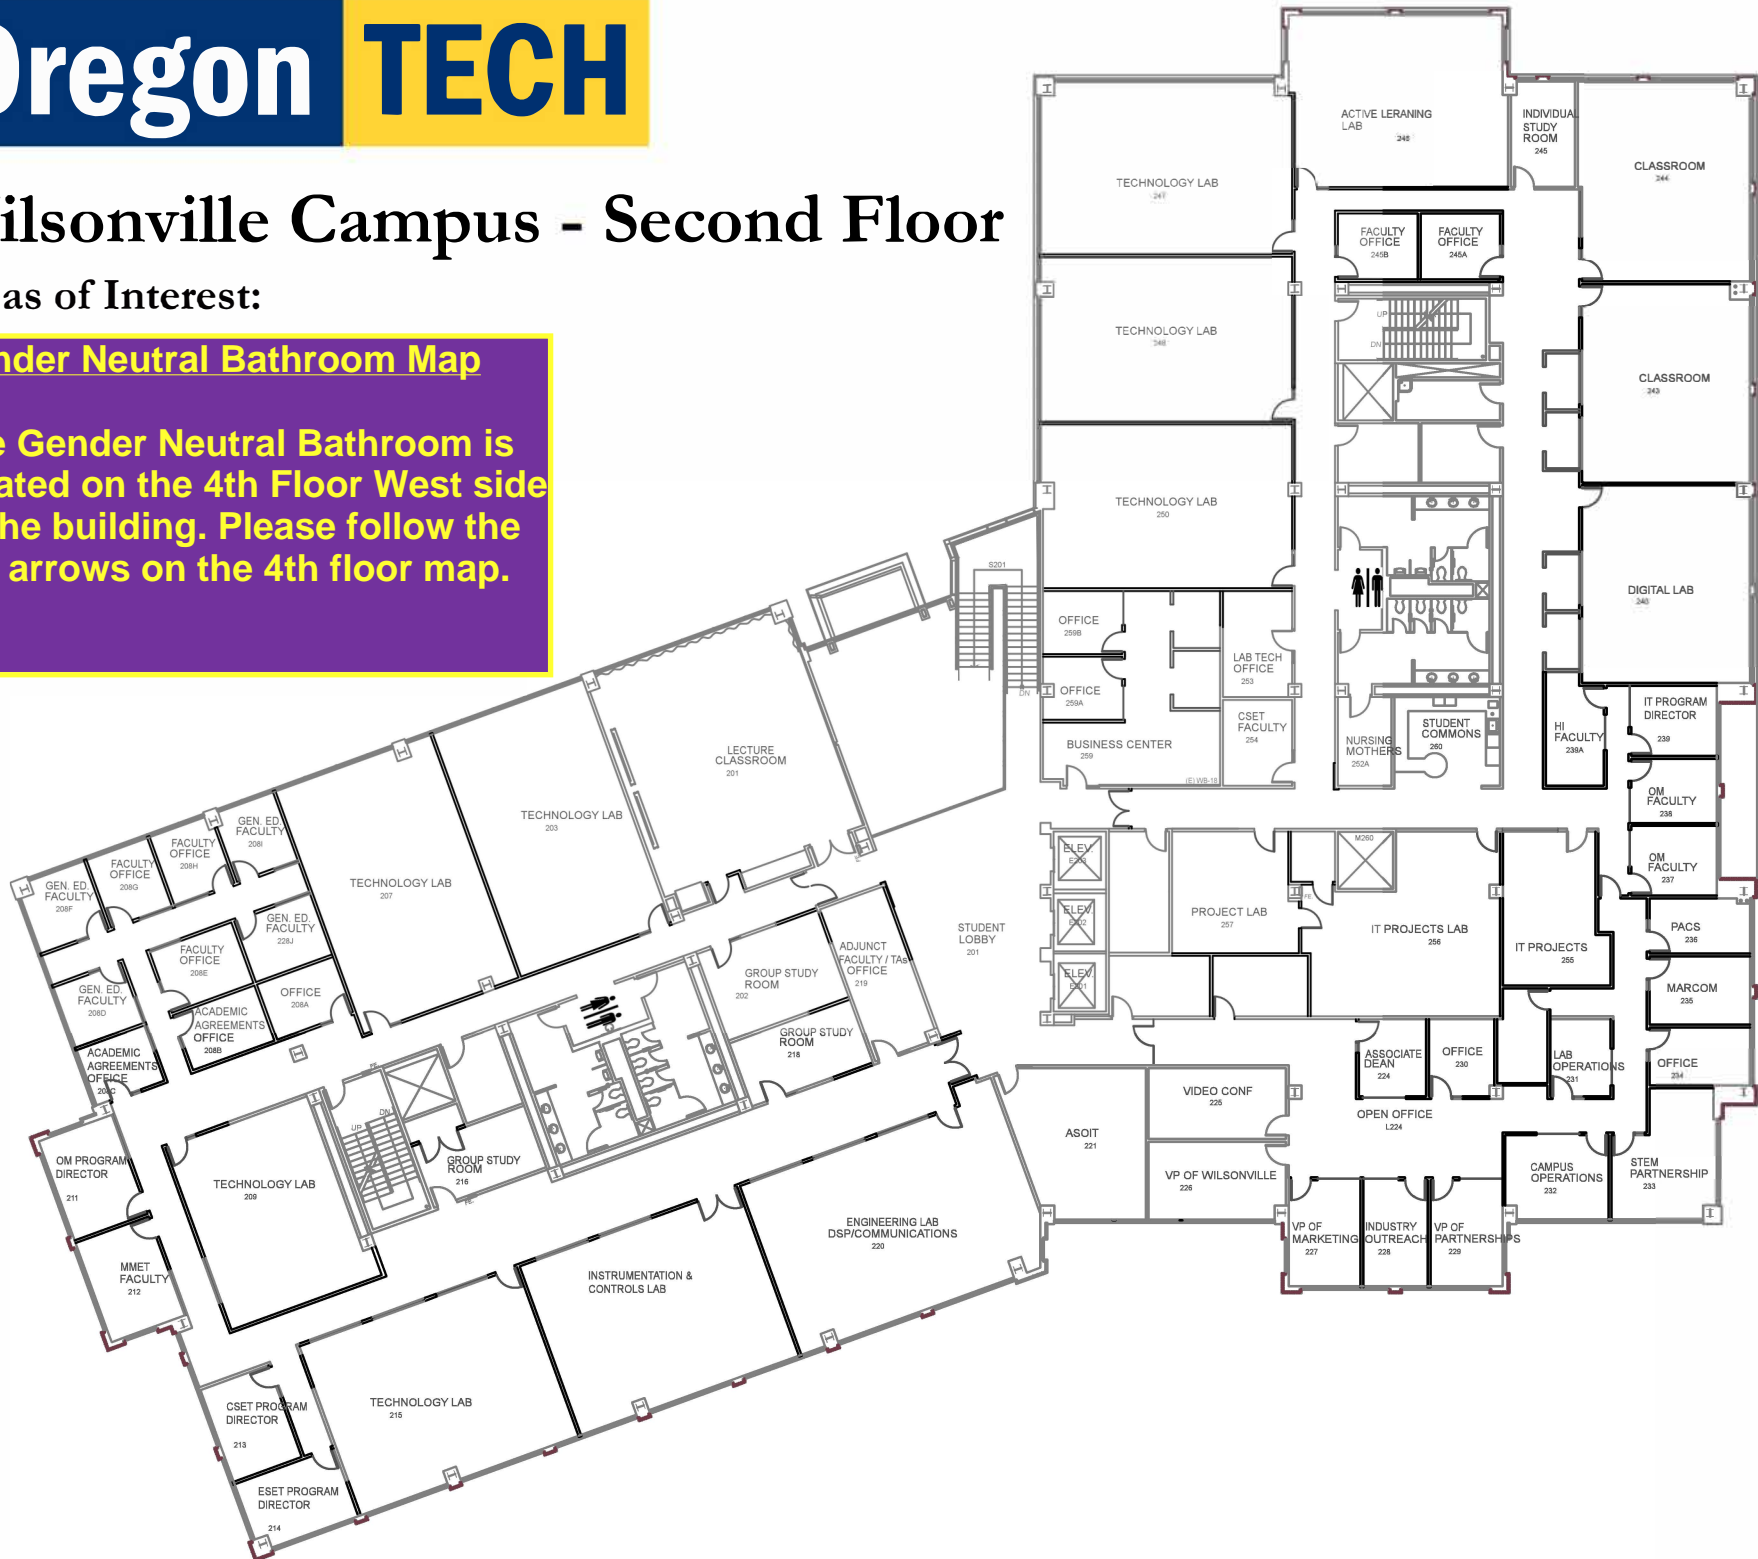

### Gender Neutral Bathroom Map

The Gender Neutral Bathroom is located on the 4th Floor West side of the building. Please follow the red arrows on the 4th floor map.

## Wilsonville Campus - Second Floor

Areas of Interest: