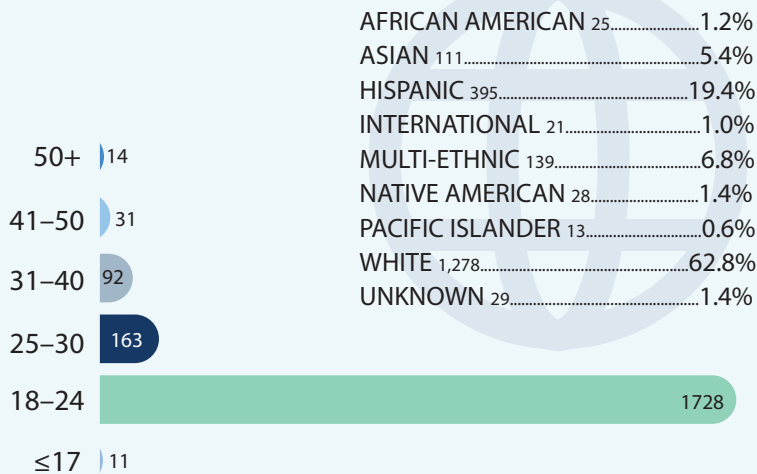

STUDENT ENROLLMENT

Full Time defined as 15 Credit Hours per term for Undergraduates & 12 Credit Hours per term for Graduates

DEGREES CONFERRED

from July 2024 - June 2025

392 

POPULAR MAJORS

Most declared majors by students

ETHNICITY

ENROLLMENT STATUS

% of Students Full Time vs Part Time