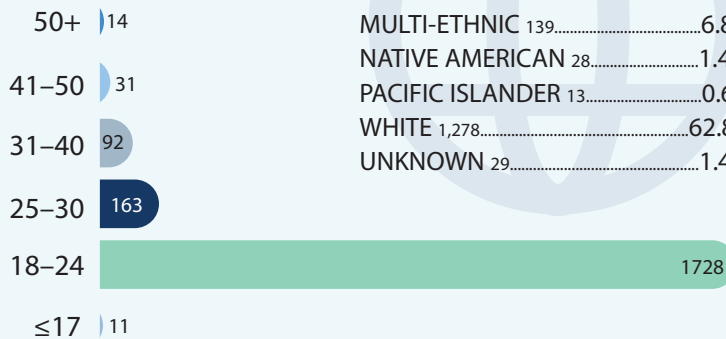

STUDENT ENROLLMENT

Full Time defined as 15 Credit Hours per term for Undergraduates & 12 Credit Hours per term for Graduates

DEGREES CONFERRED

from July 2024 - June 2025

392 

POPULAR MAJORS

Most declared majors by students

ETHNICITY

ENROLLMENT STATUS

% of Students Full Time vs Part Time