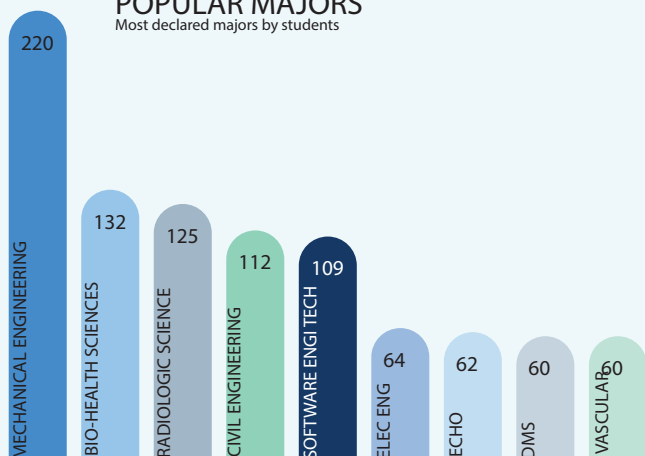

STUDENT ENROLLMENT

Full Time defined as 15 Credit Hours per term for Undergraduates & 12 Credit Hours per term for Graduates

DEGREES CONFERRED

from July 2024 - June 2025

392 

POPULAR MAJORS

Most declared majors by students