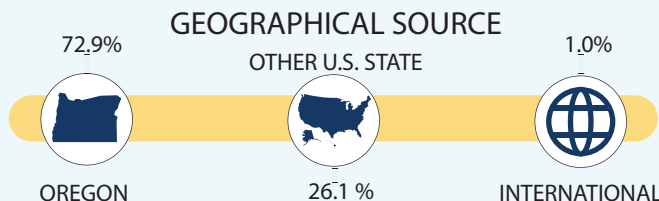

STUDENT ENROLLMENT

Full Time defined as 15 Credit Hours per term for Undergraduates & 12 Credit Hours per term for Graduates

DEGREES CONFERRED

from July 2024 - June 2025

392 

POPULAR MAJORS

Most declared majors by students