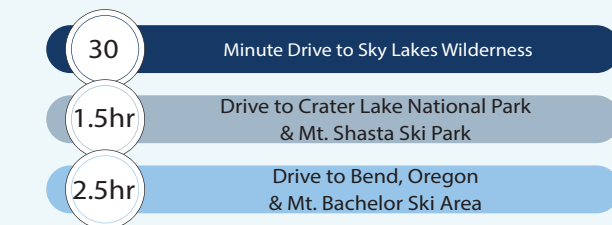

STUDENT ENROLLMENT

Full Time defined as 15 Credit Hours per term for Undergraduates & 12 Credit Hours per term for Graduates

DEGREES CONFERRED

from July 2024 - June 2025

392 

POPULAR MAJORS

Most declared majors by students