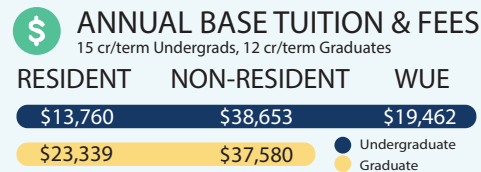

STUDENT ENROLLMENT

Full Time defined as 15 Credit Hours per term for Undergraduates & 12 Credit Hours per term for Graduates

DEGREES CONFERRED

from July 2024 - June 2025

392 

POPULAR MAJORS

Most declared majors by students