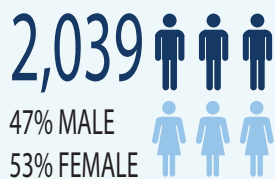

STUDENT ENROLLMENT

Full Time defined as 15 Credit Hours per term for Undergraduates & 12 Credit Hours per term for Graduates

DEGREES CONFERRED

from July 2024 - June 2025

392 

POPULAR MAJORS

Most declared majors by students