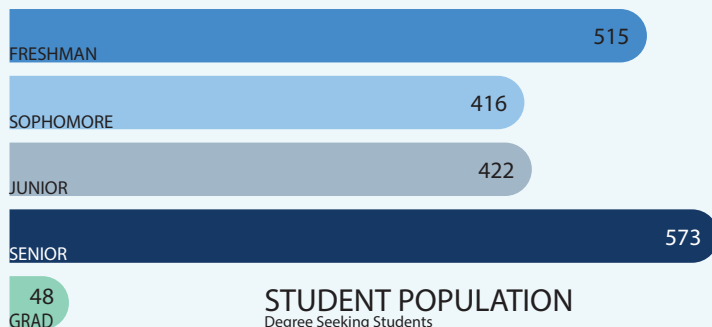

STUDENT ENROLLMENT

Full Time defined as 15 Credit Hours per term for Undergraduates & 12 Credit Hours per term for Graduates

DEGREES CONFERRED

from July 2024 - June 2025

392 

POPULAR MAJORS

Most declared majors by students

ETHNICITY

ENROLLMENT STATUS

% of Students Full Time vs Part Time