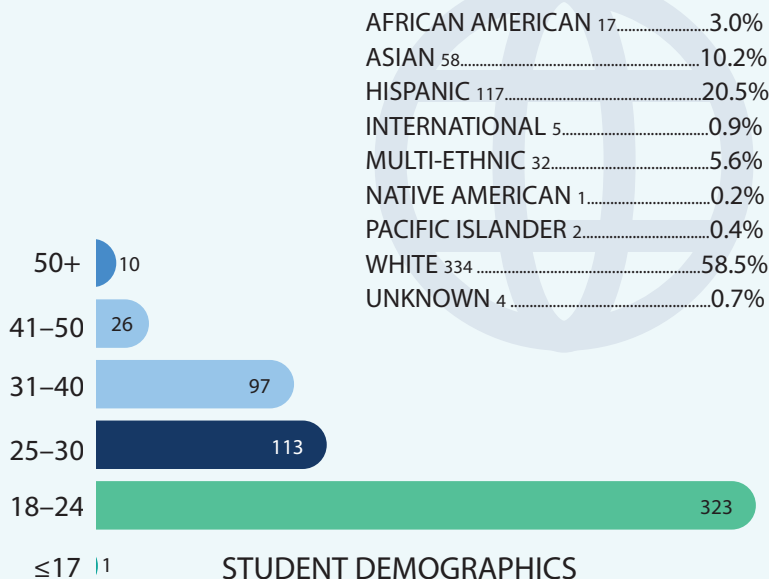

STUDENT ENROLLMENT

Full Time defined as 15 Credit Hours per term for Undergraduates & 12 Credit Hours per term for Graduates

DEGREES CONFERRED

from July 2024- June 2025

147 

ETHNICITY

ENROLLMENT STATUS

% of Students Full Time vs Part Time