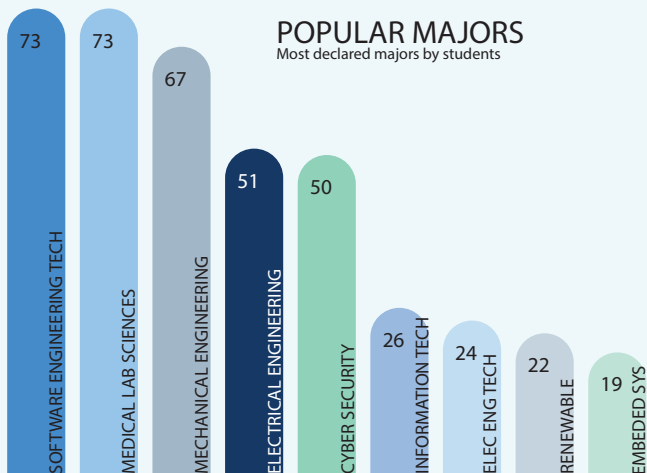

STUDENT ENROLLMENT

Full Time defined as 15 Credit Hours per term for Undergraduates & 12 Credit Hours per term for Graduates

DEGREES CONFERRED

from July 2024- June 2025

147 

ETHNICITY

ENROLLMENT STATUS

% of Students Full Time vs Part Time