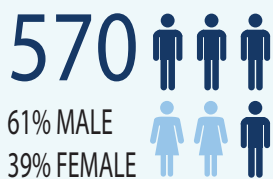

STUDENT ENROLLMENT

Full Time defined as 15 Credit Hours per term for Undergraduates & 12 Credit Hours per term for Graduates

DEGREES CONFERRED

from July 2024- June 2025

147 

ETHNICITY

ENROLLMENT STATUS

% of Students Full Time vs Part Time