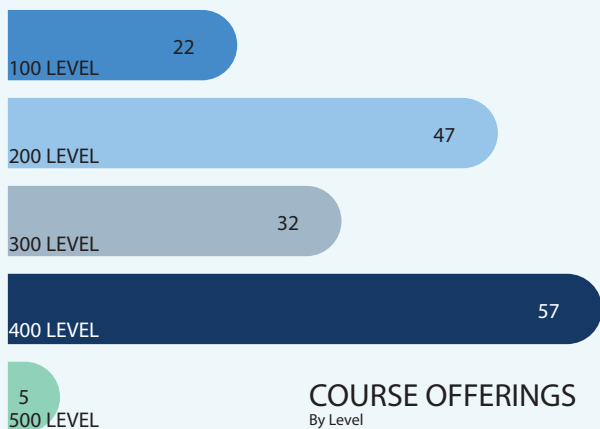

STUDENT ENROLLMENT

Full Time defined as 15 Credit Hours per term for Undergraduates & 12 Credit Hours per term for Graduates

DEGREES CONFERRED

from July 2024- June 2025

147 

ETHNICITY

ENROLLMENT STATUS

% of Students Full Time vs Part Time