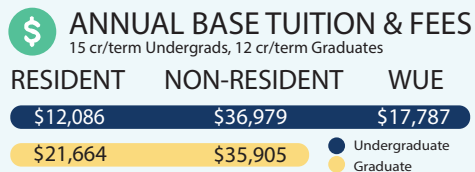

STUDENT ENROLLMENT

Full Time defined as 15 Credit Hours per term for Undergraduates & 12 Credit Hours per term for Graduates

DEGREES CONFERRED

from July 2024- June 2025

147 

ETHNICITY

ENROLLMENT STATUS

% of Students Full Time vs Part Time