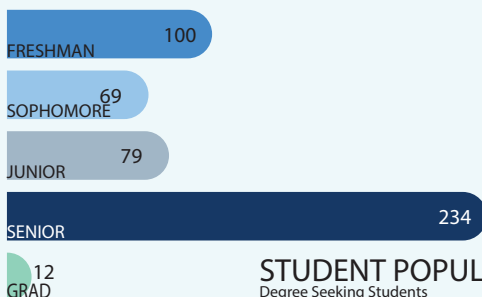

STUDENT ENROLLMENT

Full Time defined as 15 Credit Hours per term for Undergraduates & 12 Credit Hours per term for Graduates

DEGREES CONFERRED

from July 2024- June 2025

147 

ETHNICITY

ENROLLMENT STATUS

% of Students Full Time vs Part Time