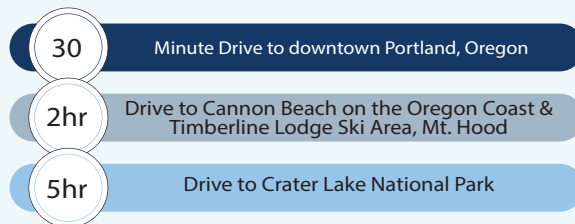

STUDENT ENROLLMENT

Full Time defined as 15 Credit Hours per term for Undergraduates & 12 Credit Hours per term for Graduates

DEGREES CONFERRED

from July 2024- June 2025

147 

ETHNICITY

ENROLLMENT STATUS

% of Students Full Time vs Part Time