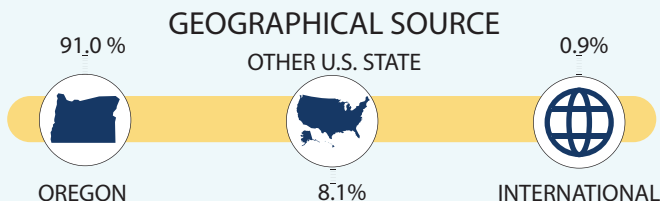

STUDENT ENROLLMENT

Full Time defined as 15 Credit Hours per term for Undergraduates & 12 Credit Hours per term for Graduates

DEGREES CONFERRED

from July 2024- June 2025

147 

ETHNICITY

ENROLLMENT STATUS

% of Students Full Time vs Part Time